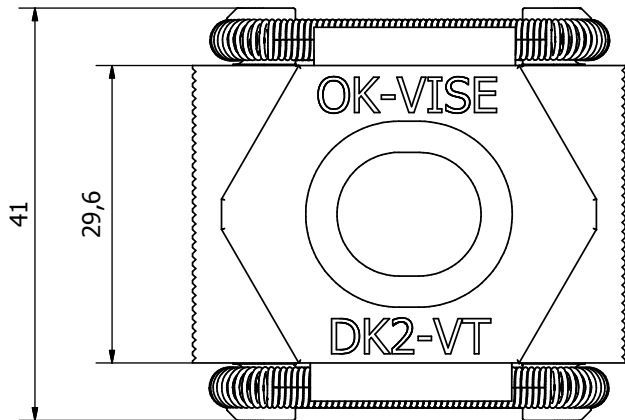

(2 : 1)

(2 : 1)

OK - VISE MUURAME FINLAND	Material	Drawn by MIKKA 20.12.2006	
	Tolerance SFS-EN 22768-1	Scale	Designed by Approved by
Title DK2-VT	Refers to		No Edition Sheet 1 / 1